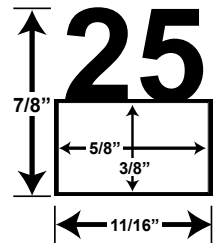

Number Employee Recognition Pins - NERP

Four Color Imprinting on 100% Genuine Hard Fired Cloisonné. Our NEW Number Employee Recognition Stock Shapes give you the benefit of custom orders without the custom die charges. Available in numbers 1 thru 25, 30, 35 and 40. Digital Printing Process Only.

Certain artwork restrictions apply for orders with full bleeds and tight border margins, which may require additional setup charges.

NERP