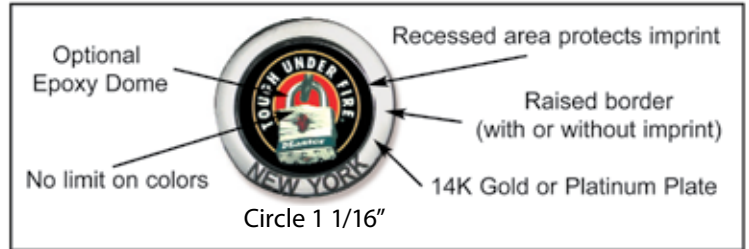

2009

Perfectmatch

Superior Quality Emblematic Jewelry - asi 77340

Made in USA

Oval 1 1/16" x 7/8"
Horizontal or Vertical

Square 1 1/16"

Rectangle 1 3/16" x 15/16"
Horizontal or Vertical

Photo Reproduction on Wide Border

With or without imprinted borders
Push Pin and/or Emblematic Pin

	Measurement	Size	300	500	1,000	3,000	5,000
PRS	Square	3/4"	2.32	2.00	1.88	1.78	1.70
PRC	Circle	3/4"	2.32	2.00	1.88	1.78	1.70
PRO	Oval	3/4"	2.32	2.00	1.88	1.78	1.70
PRR	Rectangle	7/8"	2.32	2.00	1.88	1.78	1.70