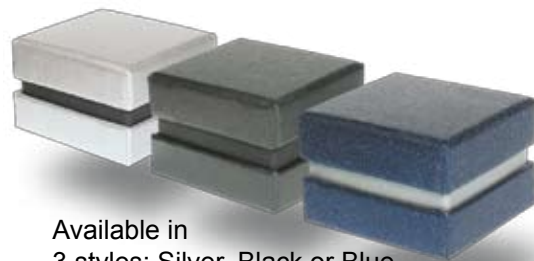

BLB

STRP

Available in
3 styles: Silver, Black or Blue

RBOW

PB

TRAN

Packaging options for Pins

Style	Price	Style	Price	Style	Price
BLB	2.60	CLB	5.20	BV	1.00
STRP	1.80	WD	17.00	GTB	3.40
RBOW	3.40	MB1	13.60	BL	2.50
PB	0.60	MB2	11.00	HEX	1.50
TRAN	3.80	BB	3.20		(3P)

Prices are applicable with pin orders only.
Additional prices may apply for box only orders.
Some styles are not available as individual orders without pins.

2009 Packaging

Perfectmatch

Superior Quality Emblematic Jewelry - asi 77340

CLB

BV

WD

GTB

BB

MB1

MB2

BL